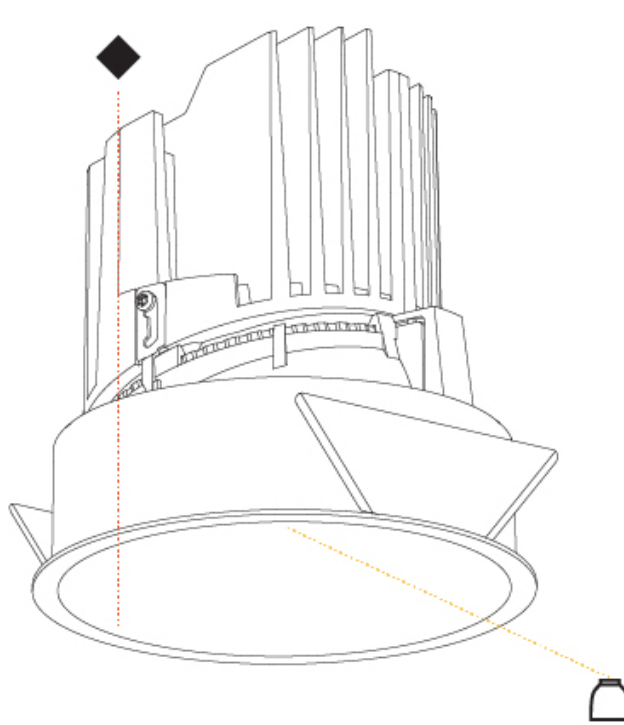

BIONIQ ROUND DEEP RECESSED

A35284-

PROJECT

TYPE

SPECIFIER

QUANTITY

DATE

A